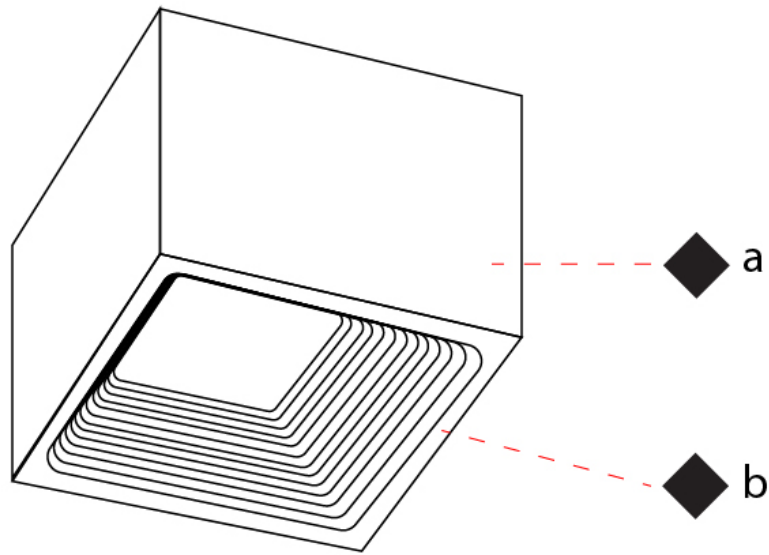

DARMA SURFACE

D42008-

PROJECT _____

TYPE _____

SPECIFIER _____

QUANTITY _____

DATE _____

D