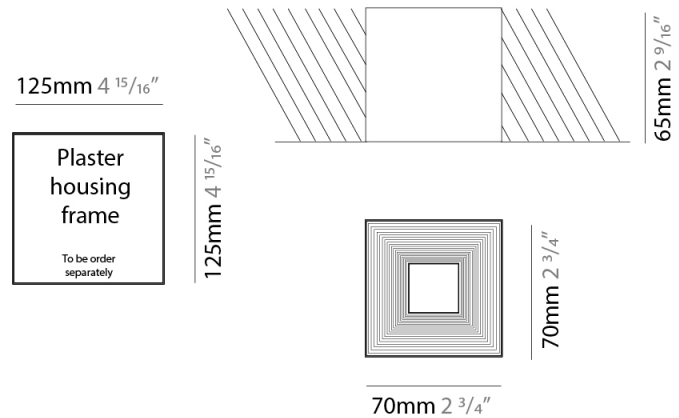

PROJECT	_____
TYPE	_____
SPECIFIER	_____
QUANTITY	_____
DATE	_____

DARMA RECESSED

D46000-WHI

base number

1. To build a product code in our configurator select the specify button on the base model # product page
2. To build a manual product code on this datasheet choose from the options listed below in blue font and add the suffix to the base model #

GENERAL

Series: Darma
Brand: Icone
Division: Design
Mounting Type: Recessed
Mounting Location: Ceiling
Subcategory: Downlight

PHYSICAL

Shape: Square
Length (mm): 70
Length (in): 2 3/4
Width (mm): 70
Width (in): 2 3/4
Height (mm): 65
Height (in): 2 9/16
Light Distribution: Direct
Weight (kg): 0.99
Weight (lbs): 2.199
Fixture Finish: WHI
Fixture Material: Metal

ELECTRICAL

Lamp Type: LED
Total Output Wattage (W): 8.5
Dimming: Electronic Low Voltage Dimming
Driver Included: No
Input Voltage (V): 120

LED

Color Temperature (°K): 3000
Nominal Lumen (lm): 700
CRI: >90 CRI
Lamp Life (hrs): 50000

OPTICAL

RATINGS AND CERTIFICATIONS

Certified By: Certified for North American Standards
IP rating: IP20