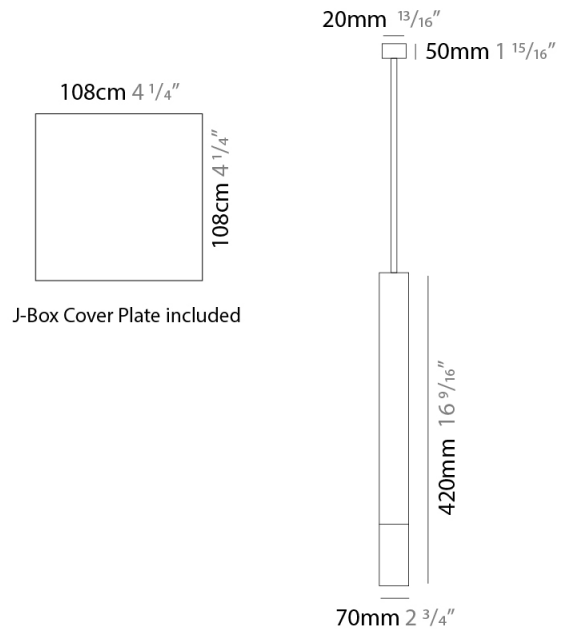

DARMA SUSPENSION

D41003-

base number   Finish
Options

1. To build a product code in our configurator select the specify button on the base model # product page
2. To build a manual product code on this datasheet choose from the options listed below in blue font and add the suffix to the base model #

GENERAL

Series: Darma
Brand: Icone
Division: Design
Mounting Type: Suspension
Mounting Location: Ceiling
Subcategory: Pendant

PHYSICAL

Shape: Square
Length (mm): 70
Length (in): 2 3/4
Width (mm): 70
Width (in): 2 3/4
Height (mm): 420
Height (in): 16 9/16
Light Distribution: Downlight
Fixture Finish: WHI / TWH / BWH
Fixture Material: Aluminum

ELECTRICAL

Lamp Type: LED
Total Output Wattage (W): 10
Dimming: Electronic Low Voltage Dimming
Input Voltage (V): 120Vac Direct Line

LED

Color Temperature (°K): 3000
Nominal Lumen (lm): 2700
CRI: >90 CRI
Lamp Life (hrs): 50000

OPTICAL

RATINGS AND CERTIFICATIONS

Certified By: Certified for North American Standards
IP rating: IP20

PROJECT	_____
TYPE	_____
SPECIFIER	_____
QUANTITY	_____
DATE	_____