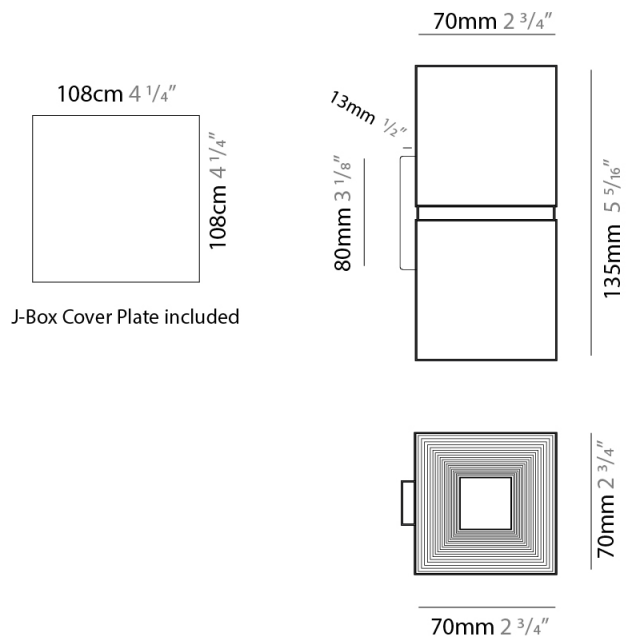

DARMA SURFACE

D43008-

base number   Finish
Options

PROJECT	_____
TYPE	_____
SPECIFIER	_____
QUANTITY	_____
DATE	_____

1. To build a product code in our configurator select the specify button on the base model # product page
2. To build a manual product code on this datasheet choose from the options listed below in blue font and add the suffix to the base model #

GENERAL

Series: Darma
Brand: Icone
Division: Design
Mounting Type: Surface
Mounting Location: Wall
Subcategory: Up/Down Light

PHYSICAL

Shape: Rectangle
Length (mm): 70
Length (in): 2 3/4
Width (mm): 70
Width (in): 2 3/4
Height (mm): 135
Depth (mm): 83
Height (in): 5 5/16
Depth (in): 3 1/4
Light Distribution: Direct / Indirect
Fixture Finish: WHI / TWH / BWH
Fixture Material: Aluminum

ELECTRICAL

Lamp Type: LED
Total Output Wattage (W): 17
Dimming: Electronic Low Voltage Dimming
Input Voltage (V): 120Vac Direct Line

LED

Color Temperature (°K): 3000
Nominal Lumen (lm): 1400
CRI: >90 CRI
Lamp Life (hrs): 50000

OPTICAL

RATINGS AND CERTIFICATIONS

Certified By: Certified for North American Standards
IP rating: IP20