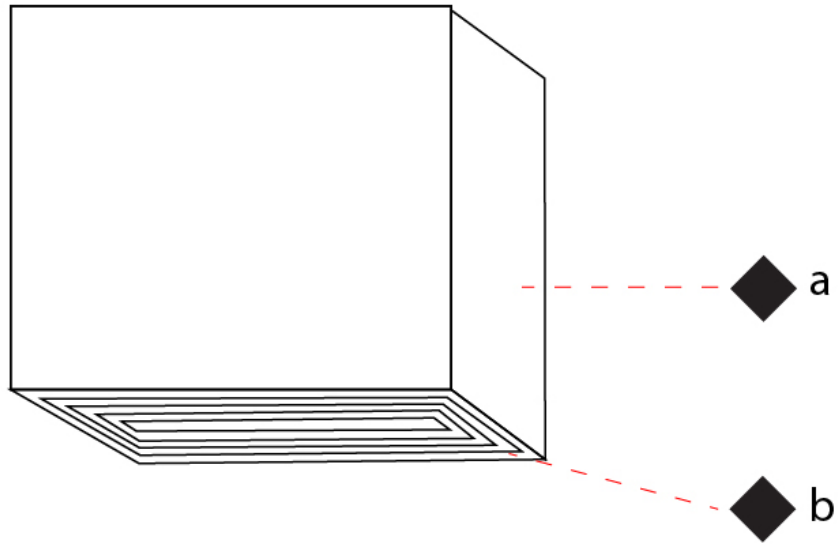

D42007-

PROJECT

TYPE

SPECIFIER

QUANTITY

DATE

D