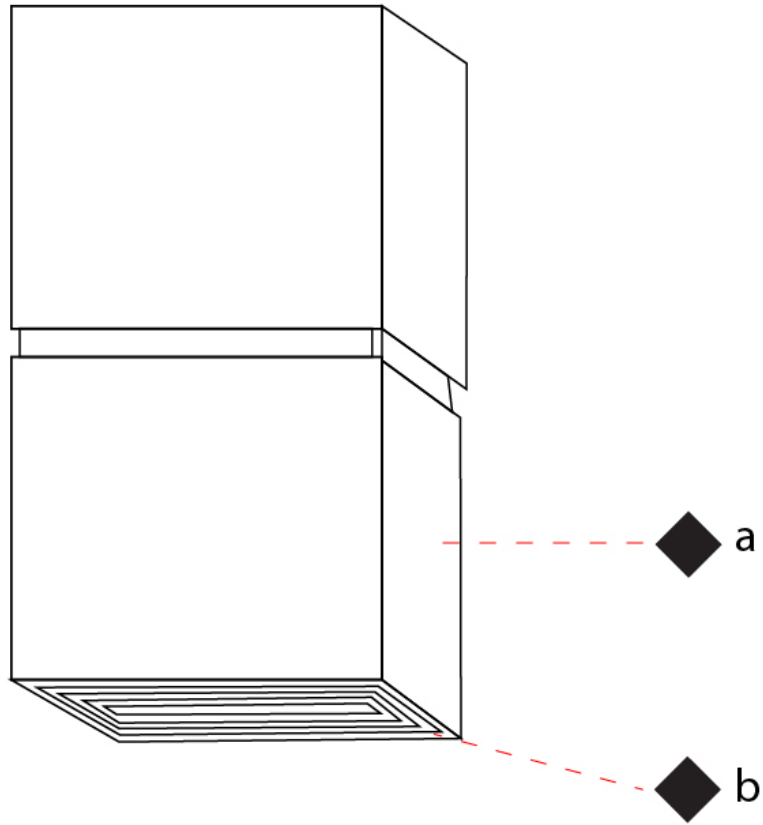

D43008-

PROJECT	_____
TYPE	_____
SPECIFIER	_____
QUANTITY	_____
DATE	_____