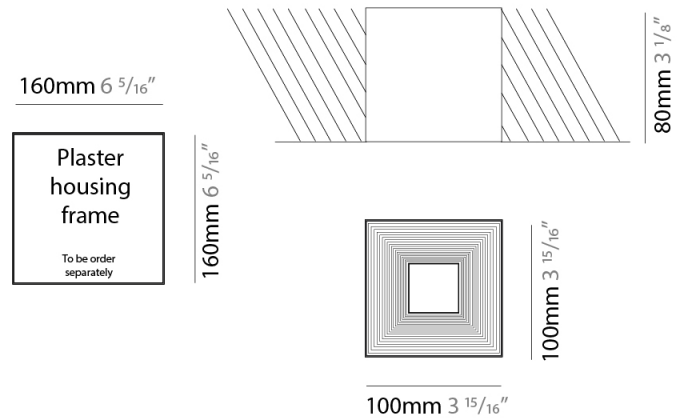

PROJECT	
TYPE	
SPECIFIER	
QUANTITY	
DATE	

DARMA RECESSED

D46001-WHI

base number

1. To build a product code in our configurator select the specify button on the base model # product page
2. To build a manual product code on this datasheet choose from the options listed below in blue font and add the suffix to the base model #

GENERAL

Series: Darma
Brand: Icone
Division: Design
Mounting Type: Recessed
Mounting Location: Ceiling
Subcategory: Downlight

PHYSICAL

Shape: Square
Length (mm): 100
Length (in): 3 15/16
Width (mm): 100
Width (in): 3 15/16
Height (mm): 80
Height (in): 3 1/8
Light Distribution: Direct
Weight (kg): 1.45
Weight (lbs): 3.199
Fixture Finish: WHI
Fixture Material: Metal

ELECTRICAL

Lamp Type: LED
Total Output Wattage (W): 17
Dimming: Electronic Low Voltage Dimming
Input Voltage (V): 120Vac Direct Line

LED

Color Temperature (°K): 3000
Nominal Lumen (lm): 1350
CRI: >90 CRI
Lamp Life (hrs): 50000

OPTICAL

RATINGS AND CERTIFICATIONS

Certified By: Certified for North American Standards
IP rating: IP20